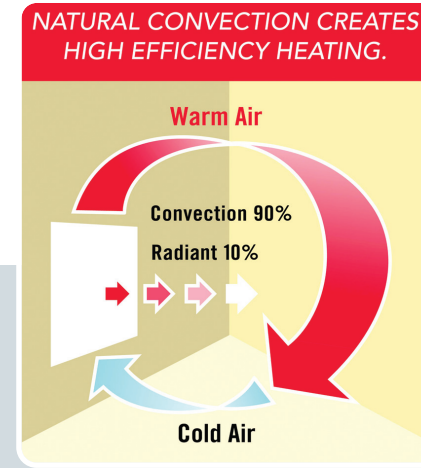

450mm x 600mm - 260w
SLIMHEAT PRO 260

600mm x 600mm - 400w
SLIMHEAT PRO 400

“The Slim Heat Pro panel incorporates heat in a versatile slimline sealed unit”.

Advantages:

- Unobtrusive and aesthetically pleasing, only 10mm thick.
- Very economical to run (400w/260w).
- Quick and easy to install.
- Can be painted to suit your decor using PVA or emulsion paint.

Features:

- Available in two sizes: 600mm x 600mm/400w and 450mm x 600mm/260w.
- One 400w heater will heat an average 6 - 8m² room.
- Supplied in a matt white finish, ready for painting.
- Tested to IEC (European) Standards.
- CE approved.
- 12 month warranty.
- Flat Panel with no markings/label on the front.
- Built in switch positioned neatly on the rear of the panel.
- New 'quick fix' fixing kit.
- New fixing template built into packaging.
- Neon indicating LED built into switch.